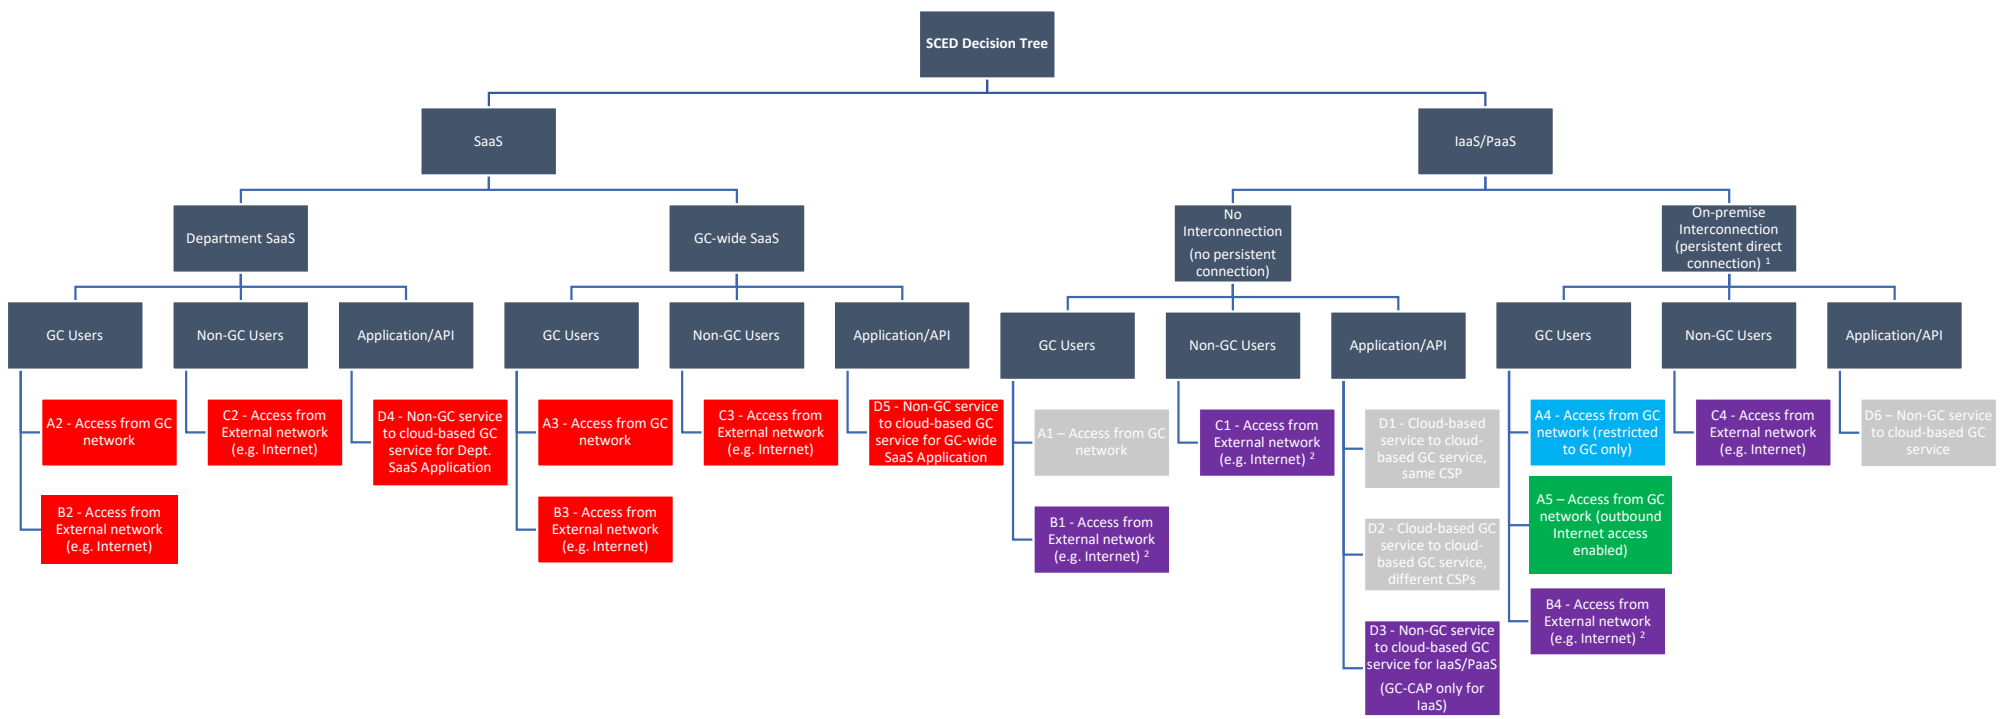

SCED Decision Tree (based on the [GC Cloud Connection Patterns](#))

Legend

GC-CASB	GC-CAP	GC-TIP	GC-TIP + GC-CAP	SC2G not required for use case
---------	--------	--------	-----------------------	--------------------------------

SCED: Secure Cloud Enablement and Defence
 GC-CASB: Government of Canada Cloud Access Security Broker
 GC-CAP: Government of Canada Cloud Access Point
 GC-TIP: Government of Canada Trusted Interconnection Point