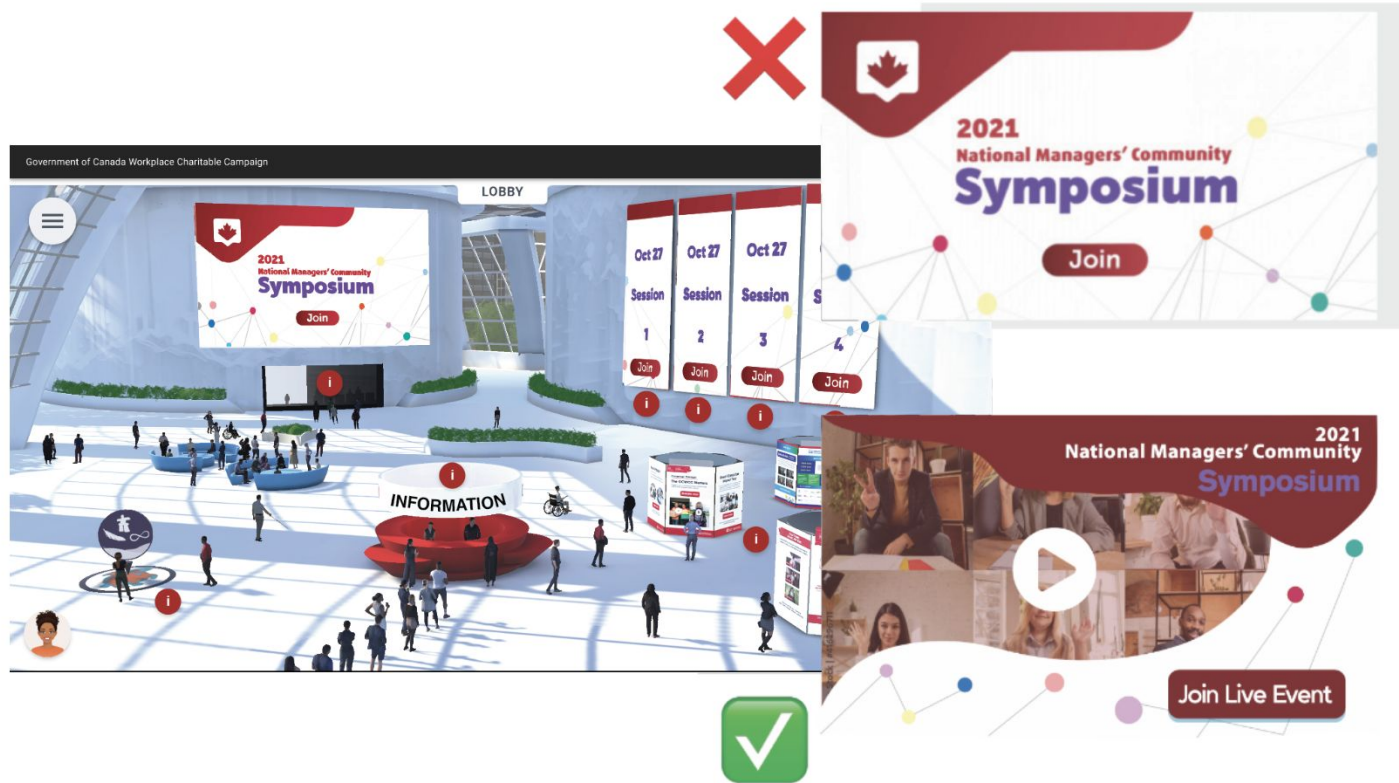

Examples of what the button text could be:

- Join Webcast
- Join Now
- Join Live Event

LOBBY

We strongly recommend the following specs and general rules:

Join Button Size

332 px

1220 px

The **join** button should be easy to recognize as soon as you enter the vExpo. This way, users will immediately understand where to click to join the main event.

Main Presentation Screen Example

We recommend adding an image that shows a person **presenting/talking**. This will be helpful to help users know where the main presentation is going to happen.

Recommendation

We recommend adding the date and time of the event on the main presentation screen.

Ex. Dec 3, 2021

Additional Design Example

Banners

(4 banners)

The banners images can be used for different purposes, including but not limited to:

1. Decorative imagery or text (e.g Join the conversation on Twitter using #GCDigital)
2. Link to a website (e.g award winners on a website)
3. Invite people to join breakout sessions.

LOBBY

Recommendation