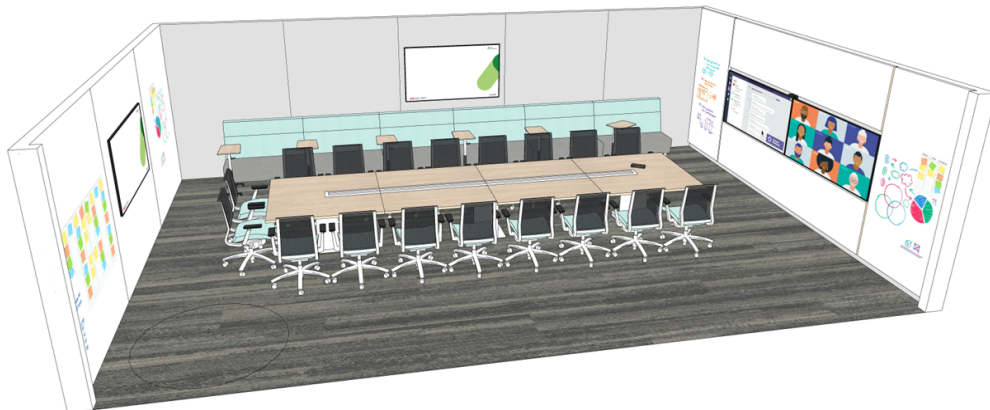

COLLABORATIVE ENCLOSED

LARGE MEETING ROOM

Bring your own device compatible (BYOD)
Off Network meeting room controller
Support for up to 4 screens

Up to 4x 65 inch UHD Display to 85 inch UHD Display
Commercial Grade Display
Resolution: 3840 x 2160 (4K)
Mount Type: Wall Mount
Connector: 2x HDMI

Camera(HD 1080p @30 fps min., 90° + field of view)
Microphone array (according to room size)
Multiple Speakers (according to room size)

Include a Port Replicator

Optional

1x 65 inch UHD Display to 85 inch UHD Display with touch screen capabilities
Commercial Grade Display
Resolution: 3840 x 2160 (4K)
Mount Type: Wall Mount
Connector: 2x HDMI
Wireless Collaboration Device
HDMI 2.1A Cable, 8 ft minimum

* Scale display size according to room size