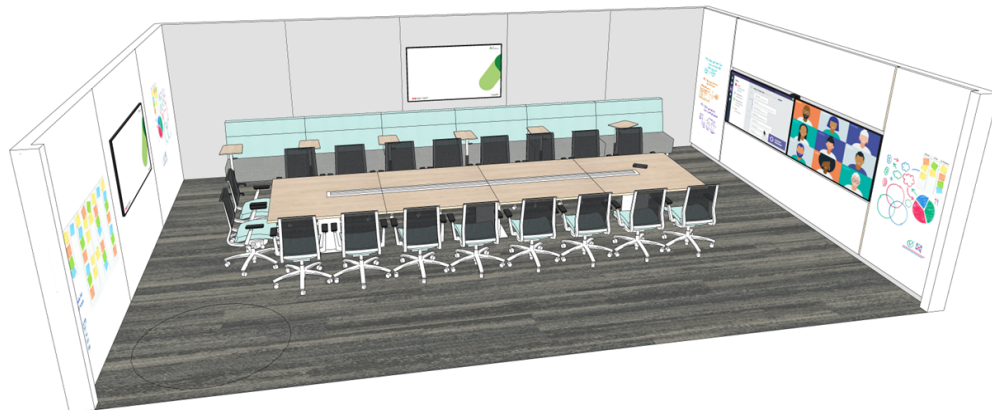

COLLABORATIVE ENCLOSED

LARGE MEETING ROOM

Bring your own device compatible (BYOD)
Off Network meeting room controller
Support for up to 4 screens

3x 65 inch UHD Display to 85 inch UHD Display
Commercial Grade Display
Resolution: 3840 x 2160 (4K)
Mount Type: Wall Mount
Connector: 2x HDMI
Wireless Collaboration Device

Camera(HD 1080p @30 fps min., 135° + field of view)
Microphone array (according to room size)
Multiple Speakers (according to room size)

Include a Port Replicator

Optional

1x 65 inch UHD Display to 85 inch UHD Display with touch screen capabilities
Commercial Grade Display
Resolution: 3840 x 2160 (4K)
Mount Type: Wall Mount
Connector: 2x HDMI
Wireless Collaboration Device
HDMI 2.1A Cable, 8 ft minimum

* Scale display size according to room size