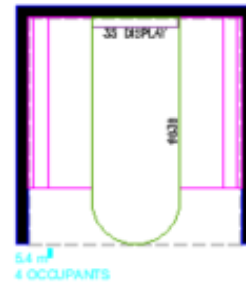

COLLABORATIVE OPEN

HUDDLE

Type 1, 2, 3

- 1x 34 inch Ultrawide Monitor to 43 inch Monitor
- Commercial Grade Display
- Resolution: 3440 x 1440 (WQHD) to 3840 x 2160 (4K)
- Mount Type: Wall Mount
- Connector: 2x HDMI
- Wireless Display Adaptor (Casting Device)

* Scale display size according to furniture size

HUDDLE
TYPE 1

TEAMING AREA

Type 1, 2, 3

- 1x 43 inch UHD Display to 65 inch UHD Display
- Commercial Grade Display
- Resolution: 3840 x 2160 (4K)
- Mount Type: Wall Mount or Mobile Stand
- Connector: 2x HDMI
- Wireless Display Adaptor (Casting Device)

* Scale display size according to wall size and available space