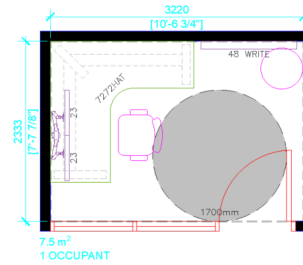

#### Dual Monitor Workpoint

- 2x 24 inch 2K Monitor
- Resolution: 2560 x 1440 (WQHD)
- Mount Type: Arm
- Connector: 1x HDMI  
1x DisplayPort
- Include a Port Replicator

FOCUS ROOM  
TYPE 1