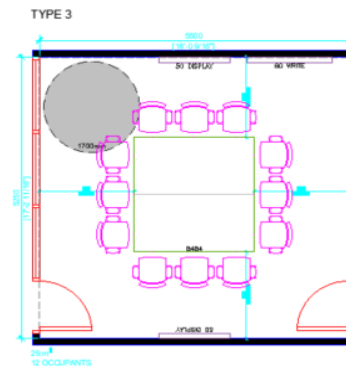

COLLABORATIVE ENCLOSED

MEDIUM MEETING ROOM

Type 1, 2, 3

Bring your own device compatible (BYOD)
Support for up to 3 screens

2x 50 inch UHD Display to 85 inch UHD Display
Commercial Grade Display
Resolution: 3840 x 2160 (4K)
Mount Type: Wall Mount
Connector: 2x HDMI
Wireless Display Adaptor (Casting Device)

All in one Soundbar with at minimum 4 Microphones, 2 Speakers & 1 HD Camera (>135°)
Position the soundbar at the centre of both screen

Include a Port Replicator

Optional

1x 50 inch UHD Display to 85 inch UHD Display with touch screen capabilities
Commercial Grade Display
Resolution: 3840 x 2160 (4K)
Mount Type: Wall Mount
Connector: 2x HDMI
Wireless Display Adaptor (Casting Device)
HDMI 2.1A Cable, 8 ft minimum

* Scale display size according to room size