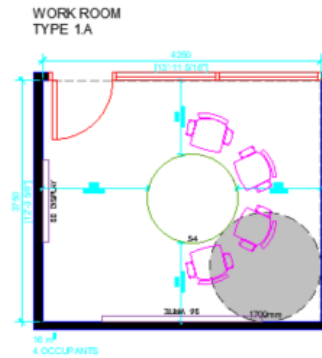

COLLABORATIVE ENCLOSED

WORK ROOM

Type 1, 2, 3

1x 43 inch UHD Display to 65 inch UHD Display
Commercial Grade Display
Resolution: 3840 x 2160 (4K)
Mount Type: Wall Mount
Connector: 2x HDMI
Wireless Display Adaptor (Casting Device)

All in one Soundbar with at minimum 4 Microphones, 2 Speakers & 1 HD Camera (>135°)
Include a Port Replicator

* Scale display size according to room size

PROJECT ROOM

Type 1, 2, 3

1x 43 inch UHD Display to 65 inch UHD Display
Commercial Grade Display
Resolution: 3840 x 2160 (4K)
Mount Type: Wall Mount or Mobile Stand
Connector: 2x HDMI
Wireless Display Adaptor (Casting Device)