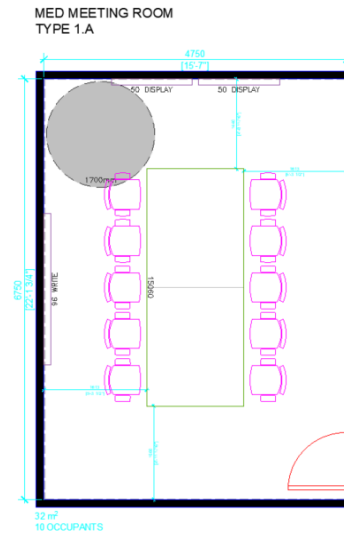

COLLABORATIVE ENCLOSED

MEDIUM MEETING ROOM

Type 1, 2, 3

Bring your own device compatible (BYOD)
Support for up to 3 screens

2x 50 inch UHD Display to 85 inch UHD Display
Commercial Grade Display
Resolution: 3840 x 2160 (4K)
Mount Type: Wall Mount
Connector: 2x HDMI
Wireless Display Adaptor (Casting Device)

All in one Soundbar with at minimum 4 Microphones, 2 Speakers & 1 HD Camera (>135°)
Position the soundbar at the centre of both screen

Include a Port Replicator

Optional

1x 50 inch UHD Display to 85 inch UHD Display with touch screen capabilities
Commercial Grade Display
Resolution: 3840 x 2160 (4K)
Mount Type: Wall Mount
Connector: 2x HDMI
Wireless Display Adaptor (Casting Device)
HDMI 2.1A Cable, 8 ft minimum

* Scale display size according to room size