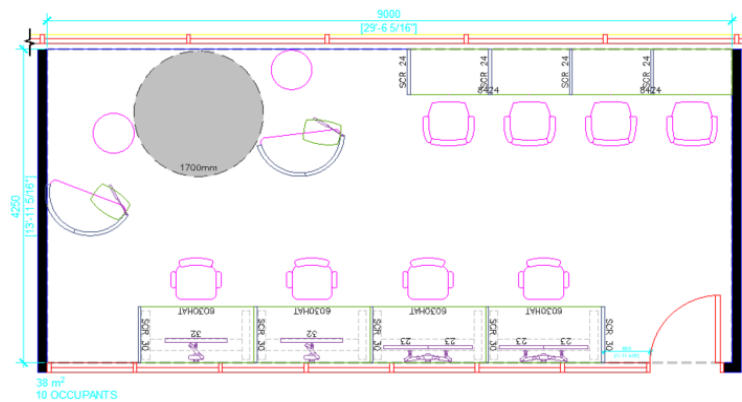

STUDY
TYPE 1