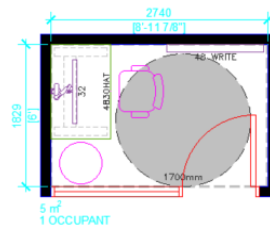

FOCUS ROOM
TYPE 2