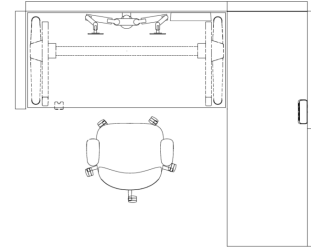

##### Dual Monitor Workpoint

2x 24 inch 2K Monitor  
Resolution: 2560 x 1440 (WQHD)  
Mount Type: Arm  
Connector: 1x HDMI  
1x DisplayPort  
Include a Port Replicator (see below)