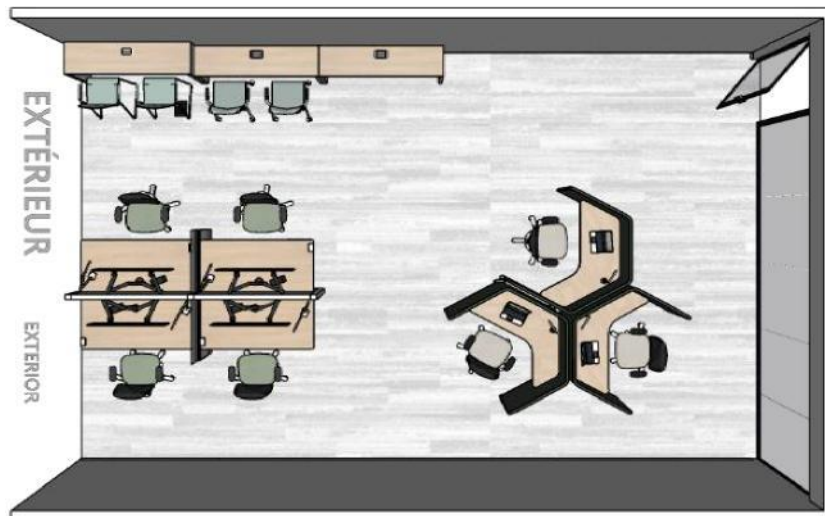

Type 2

Single Monitor Workpoint

- 1x 34 inch ultrawide Monitor
- Resolution: 2560 x 1440 (WQHD)
- Mount Type: Monitor Stand or Arm

STUDY

Study area are composed of multiple workpoint types such as Workstation, Work Pod, Focus Pod and more. Please refer to the proper sections for an equipment description.