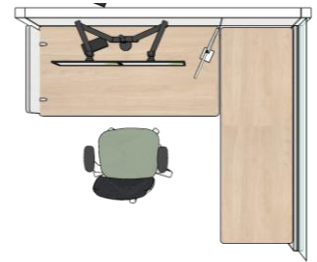

- 1x 34 inch ultrawide Monitor
- Resolution: 2560 x 1440 (WQHD)
- Mount Type: Monitor Stand or Arm
- Connector: 1x HDMI
- 1x DisplayPort
- Include a Port Replicator (see below)

WORK POD

Work pod

Bring-Your-Own-Device Workpoint

Connector: 2x HDMI

Miracast dongle (HDMI)

* Scale display size according to room size