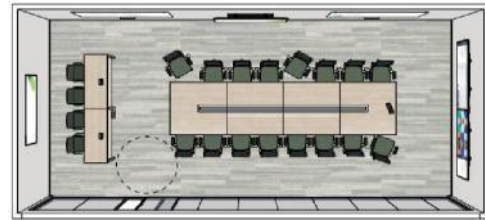

* Scale display size according to room size

COLLABORATIVE ENCLOSED

LARGE MEETING ROOM

Type 1

Bring your own device compatible (BYOD)
Off Network meeting room controller
Support for up to 4 screens

3x 65 inch UHD Display to 85 inch UHD
Display Commercial Grade Display
Resolution: 3840 x 2160 (4K)
Mount Type: Wall Mount