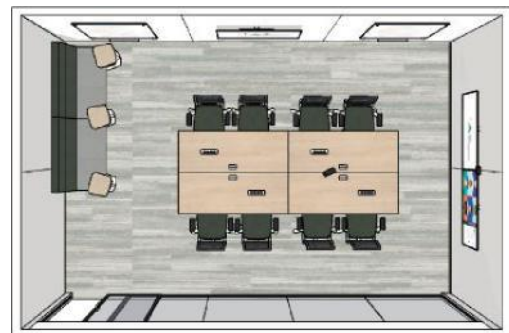

COLLABORATIVE ENCLOSED

MEDIUM MEETING ROOM

Type 1

Bring your own device compatible (BYOD)
Support for up to 3 screens

2x 50 inch UHD Display to 85 inch UHD Display
Commercial Grade Display
Resolution: 3840 x 2160 (4K)
Mount Type: Wall Mount

All in one Soundbar with at minimum 4 Microphones, 2 Speakers & 1 HD Camera (>135°)
Position the soundbar at the centre of both screen

Include a Port Replicator

Optional

1x 50 inch UHD Display to 85 inch UHD Display with touch screen capabilities
Commercial Grade Display
Resolution: 3840 x 2160 (4K)
Mount Type: Wall Mount
Connector: 2x HDMI
Miracast Dongle (HDMI)
HDMI 2.1A Cable, 8 ft minimum

* Scale display size according to room size