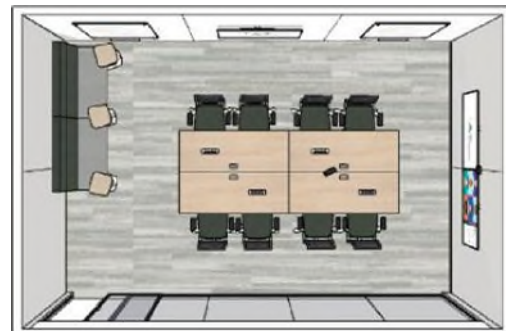

COLLABORATIVE ENCLOSED

MEDIUM MEETING ROOM

Type 1, 2, 3

Bring your own device compatible (BYOD)
Support for up to 3 screens

2x 50 inch UHD Display to 85 inch UHD Display
Commercial Grade Display
Resolution: 3840 x 2160 (4K)
Mount Type: Wall Mount

All in one Soundbar with at minimum 4 Microphones, 2 Speakers & 1 HD Camera (>135°)
Position the soundbar at the centre of both screen

Include a Port Replicator

Optional

1x 50 inch UHD Display to 85 inch UHD Display with touch screen capabilities
Commercial Grade Display
Resolution: 3840 x 2160 (4K)
Mount Type: Wall Mount
Connector: 2x HDMI
Miracast Dongle (HDMI)
HDMI 2.1A Cable, 8 ft minimum

* Scale display size according to room size