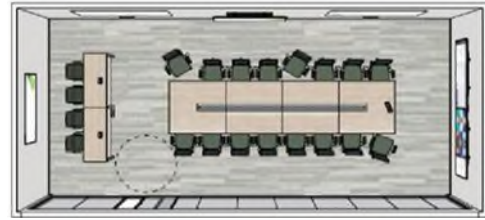

* Scale display size according to room size

COLLABORATIVE ENCLOSED

LARGE MEETING ROOM

Type 1 & 2

Bring your own device compatible (BYOD)
Off Network meeting room controller
Support for up to 4 screens

3x 65 inch UHD Display to 85 inch UHD
Display Commercial Grade Display
Resolution: 3840 x 2160 (4K)
Mount Type: Wall Mount