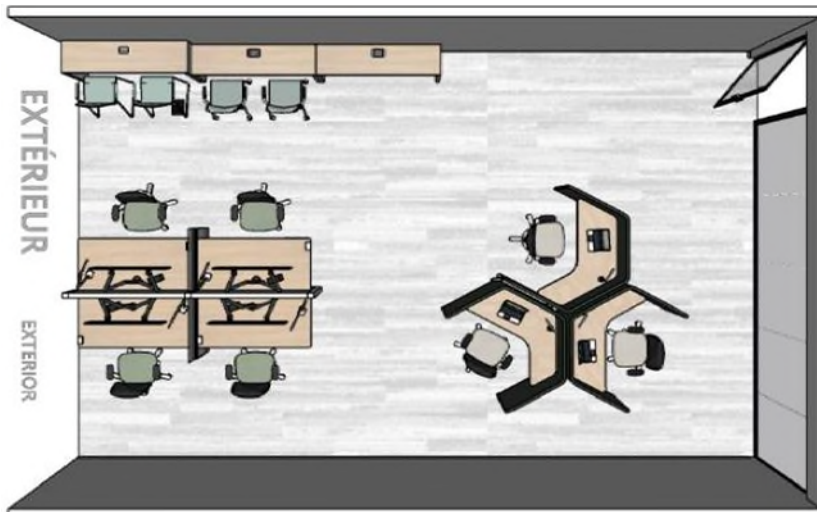

STUDY

Study area are composed of multiple workpoint types such as Workstation, Work Pod, Focus Pod and more. Please refer to the proper sections for an equipment description.