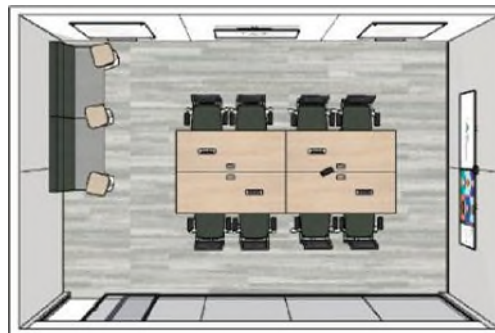

COLLABORATIVE ENCLOSED

MEDIUM MEETING ROOM

Type 1, 2, 3

Bring your own device compatible (BYOD)
Support for up to 3 screens

2x 50 inch UHD Display to 85 inch UHD Display
Commercial Grade Display
Resolution: 3840 x 2160 (4K)
Mount Type: Wall Mount

All in one Soundbar with at minimum 4 Microphones, 2 Speakers & 1 HD Camera (>135°)
Position the soundbar at the centre of both screen

Include a Port Replicator

Optional

1x 50 inch UHD Display to 85 inch UHD Display with touch screen capabilities
Commercial Grade Display
Resolution: 3840 x 2160 (4K)
Mount Type: Wall Mount
Connector: 2x HDMI
Miracast Dongle (HDMI)
HDMI 2.1A Cable, 8 ft minimum

* Scale display size according to room size